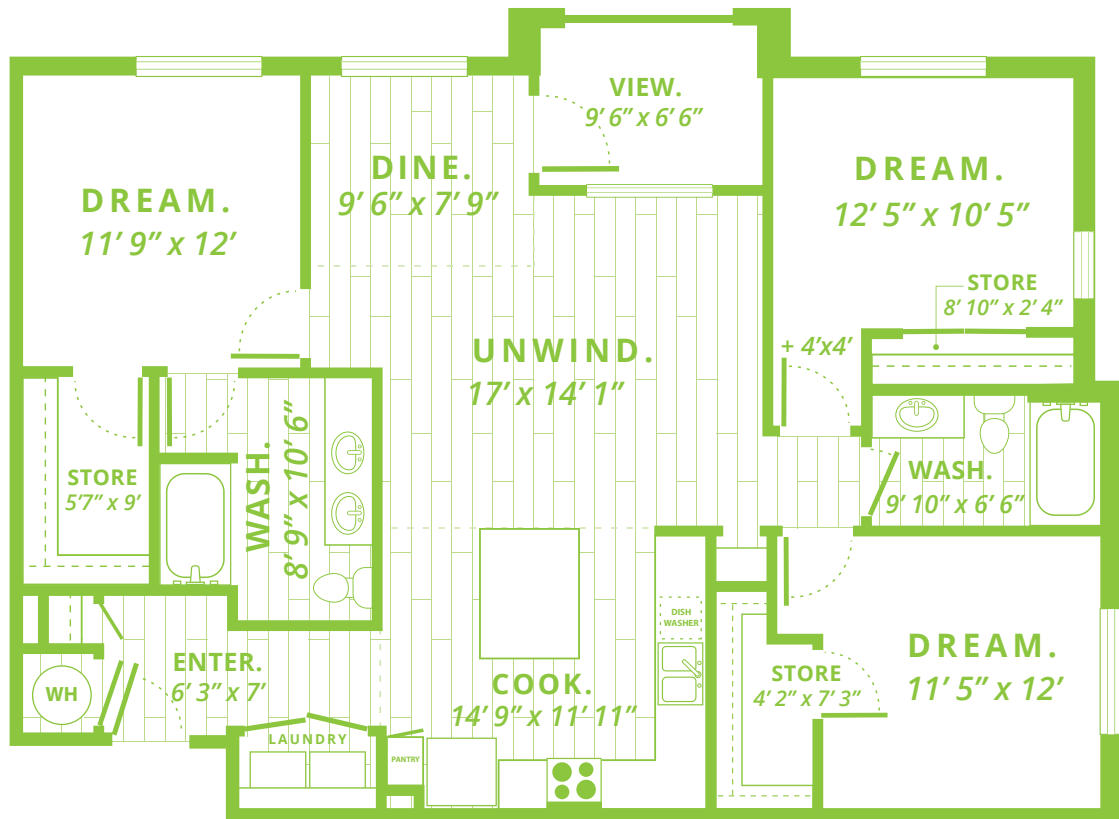

REYNARD

THREE BEDROOM
TWO BATH
1315 sq ft*

Other Versions:

REYNARD-A

THREE BEDROOM
TWO BATH - Master Accessible
1315 sq ft*

REYNARD-B

THREE BEDROOM
TWO BATH
1344 sq ft* · Bay Window
in 2nd Bedroom

* square footage does not include patio/balcony

Rendering is an artists conception and is intended only as a general reference. Features, materials, finishes and layout of subject unit may be different than shown.

DETAIL VIEW
All room dimensions are approximate.

REYNARD-A
Accessible Master Bath
Only Available on Ground Floor

BLANFORD-B
Bay Window in Bedroom
Only available on upper floors (2nd-4th)