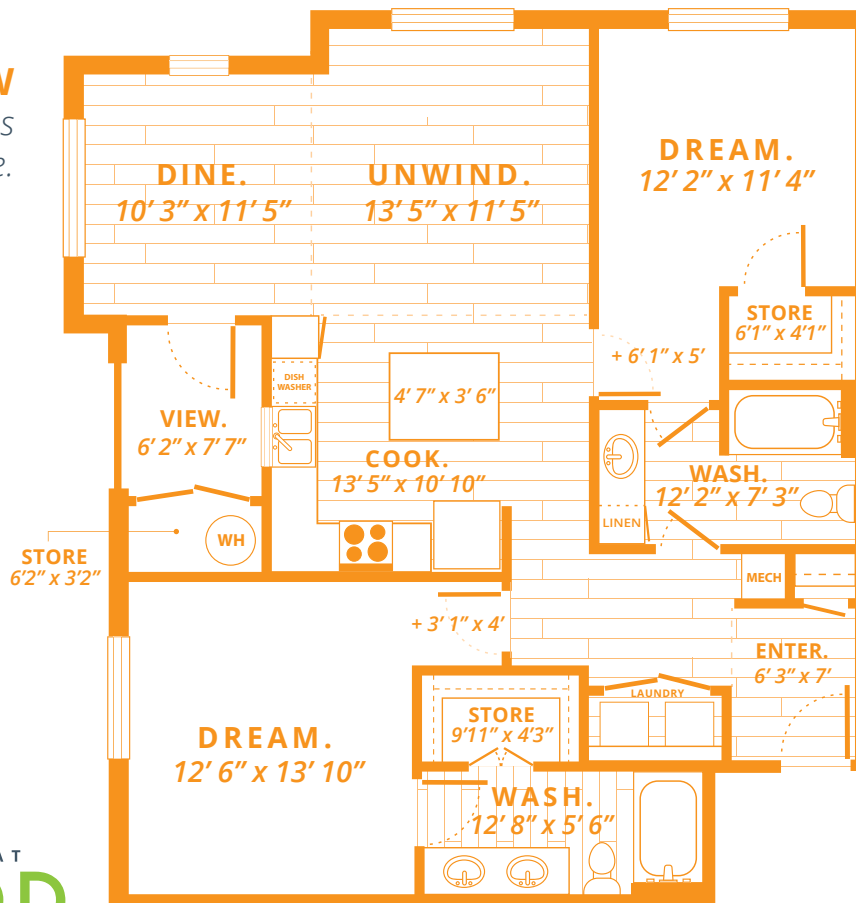

BLANFORD

TWO BEDROOM
TWO BATH
1178 sq ft*

* square footage does not include patio/balcony

Other Versions:

BLANFORD-A

TWO BEDROOM
TWO BATH - BOTH ACCESSIBLE
1178 sq ft*

BLANFORD-B

TWO BEDROOM
TWO BATH
1200 sq ft* · Bay Window in 2nd Bedroom

Rendering is an artists conception and is intended only as a general reference. Features, materials, finishes and layout of subject unit may be different than shown.

DETAIL VIEW
All room dimensions are approximate.

BLANFORD-B
Bay Window in Bedroom
Only available on upper floors (2nd-4th)

BLANFORD-A
Two Accessible Baths
Only Available on Ground Floor

LUXURY APARTMENTS AT
FOXWOOD