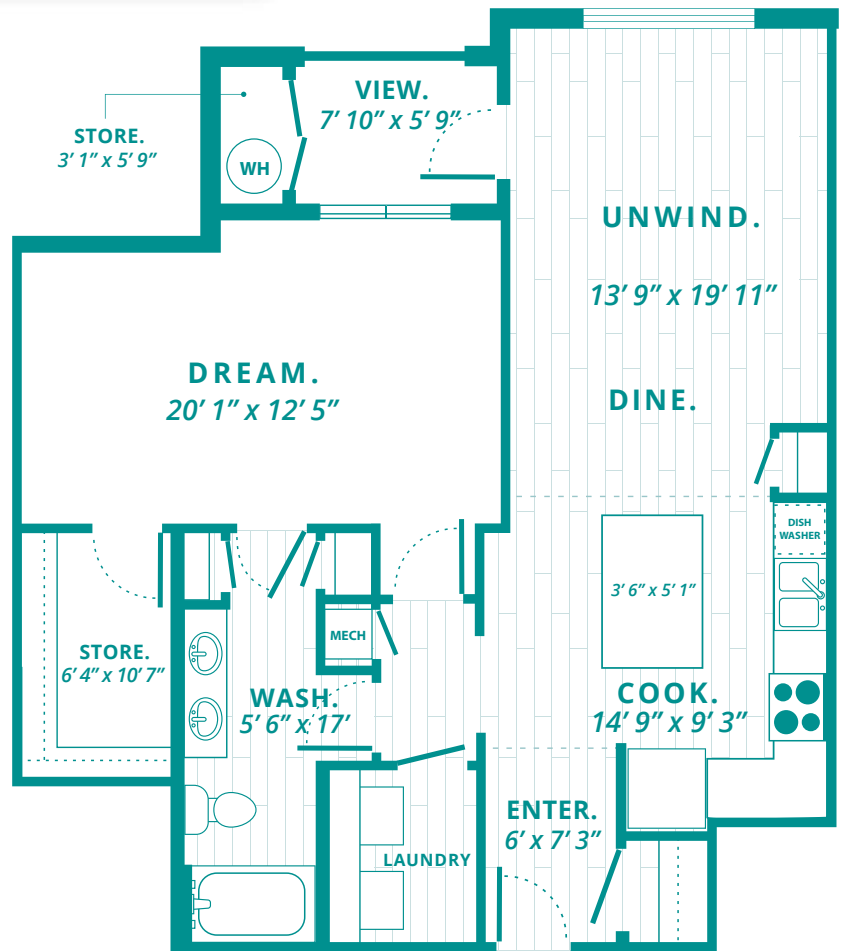

# WILDE

ONE BEDROOM  
ONE BATH  
1044 sq ft\*

\* square footage does not include patio/balcony

Rendering is an artists conception and is intended only as a general reference. Features, materials, finishes and layout of subject unit may be different than shown.

## DETAIL VIEW

All room dimensions are approximate.

This unit is only available on upper floors (2<sup>nd</sup>-4<sup>th</sup>)

LUXURY APARTMENTS AT  
**FOXWOOD**