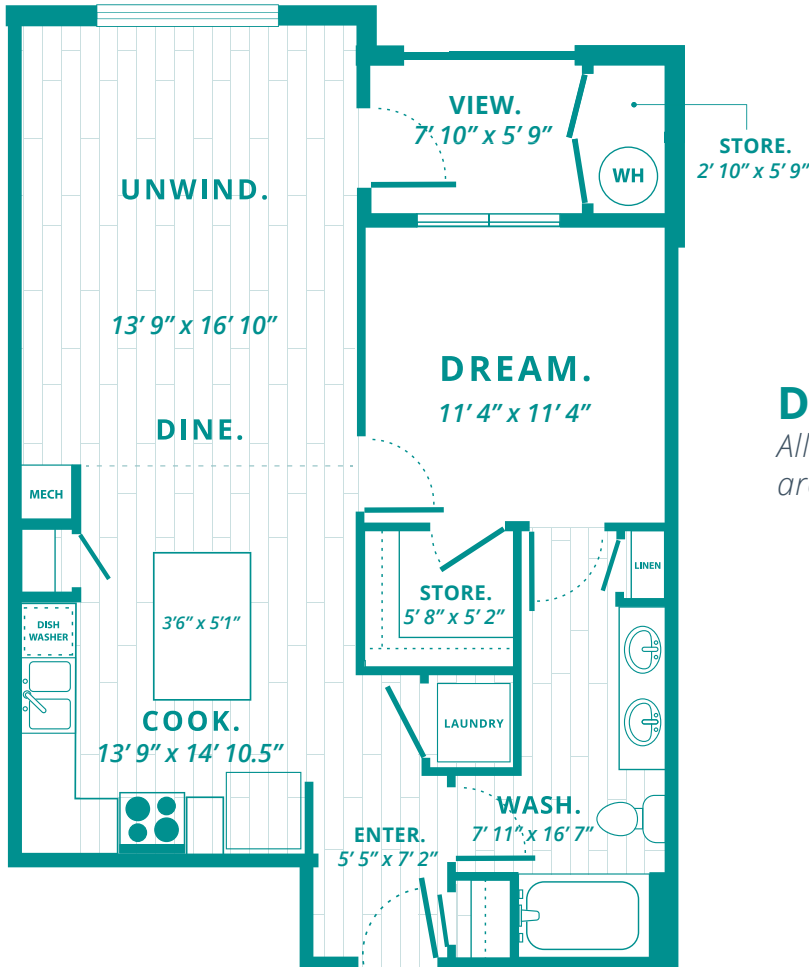

# SWIFT

ONE BEDROOM

ONE BATH

800 sq ft\*

\* square footage does not include patio/balcony

Rendering is an artists conception and is intended only as a general reference. Features, materials, finishes and layout of subject unit may be different than shown.

## DETAIL VIEW

All room dimensions are approximate.

LUXURY APARTMENTS AT  
**FOXWOOD**