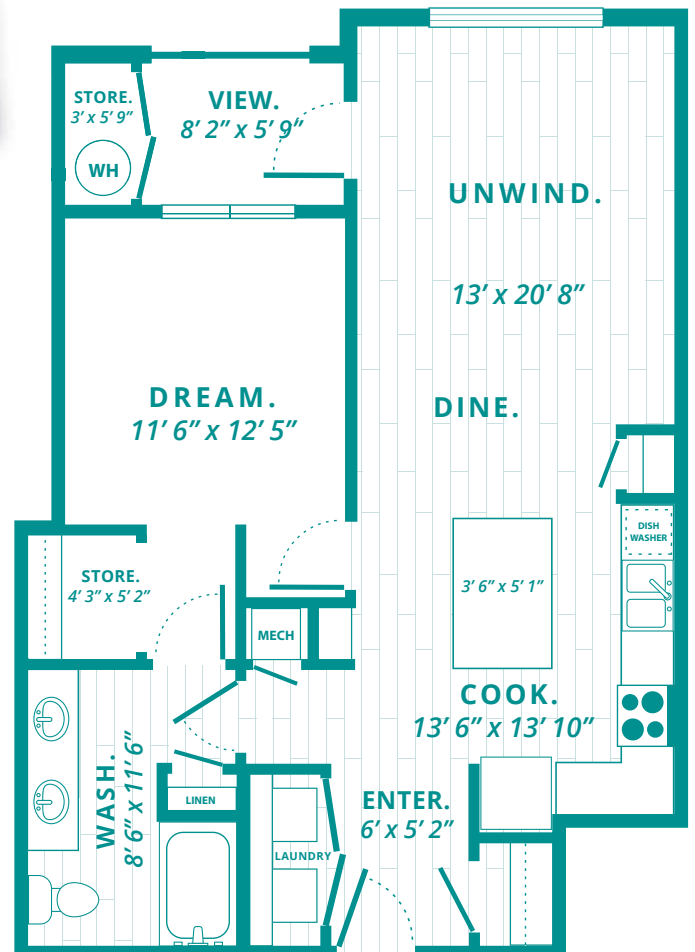

CAPE

ONE BEDROOM
ONE BATH
885 sq ft*

Other Versions:

CAPE-A

ONE BEDROOM
ONE BATH - Accessible
885 sq ft*

* square footage does not include patio/balcony

Rendering is an artists conception and is intended only as a general reference. Features, materials, finishes and layout of subject unit may be different than shown.

DETAIL VIEW

All room dimensions are approximate.

CAPE-A

Accessible Master Bath
Only Available on Ground Floor

LUXURY APARTMENTS AT
FOXWOOD